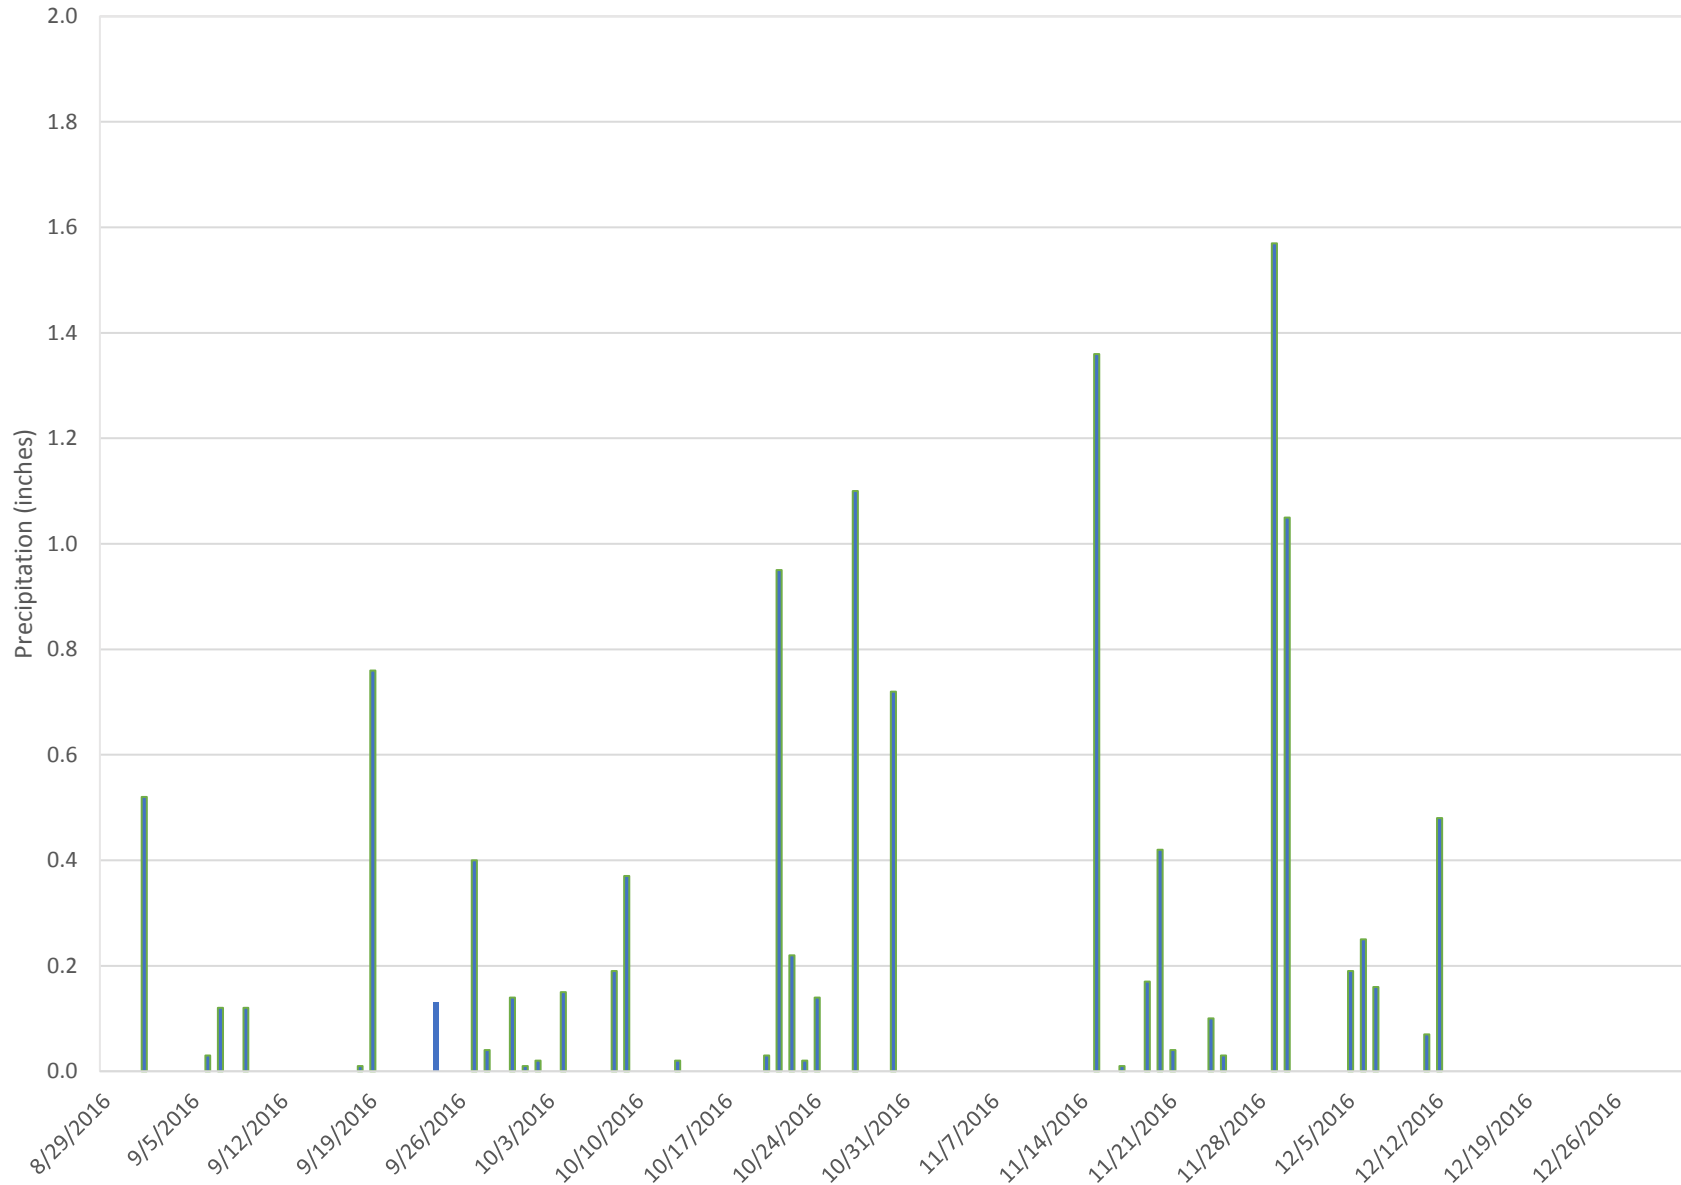

Precipitation

Measured at Putnam Reservoir - Greenwich