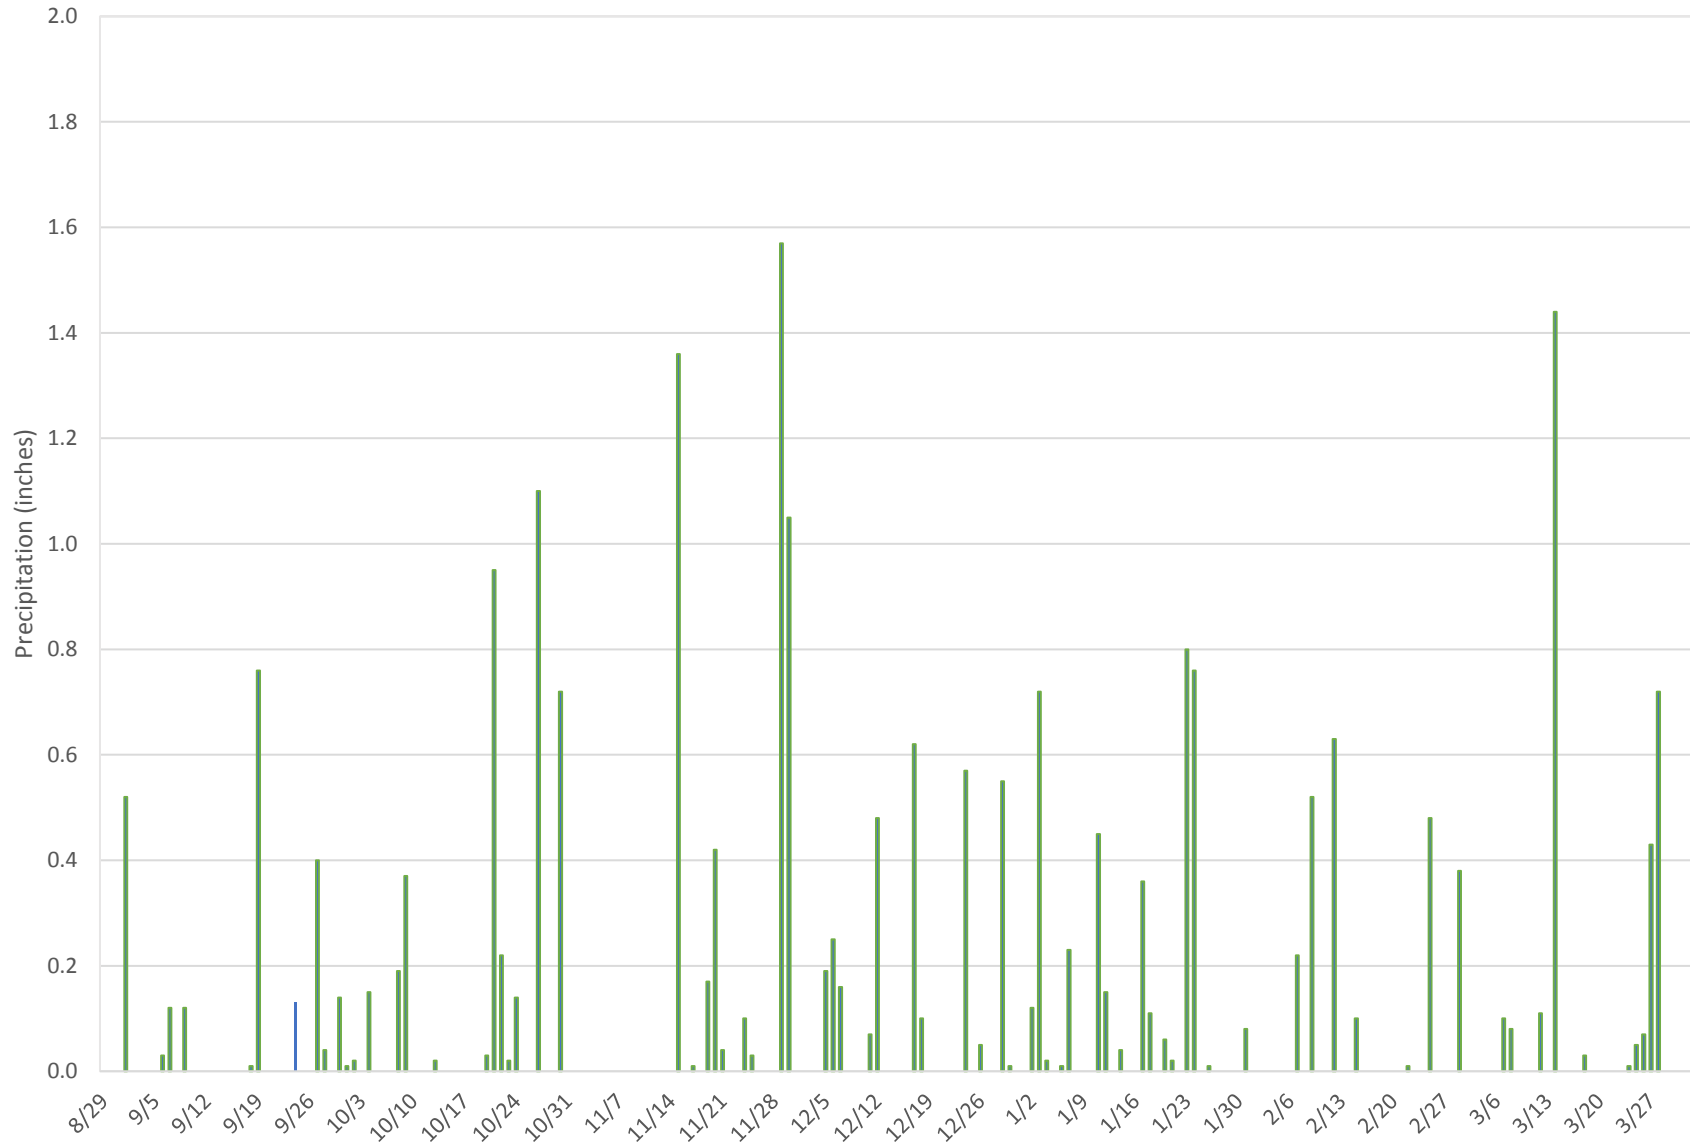

Precipitation

Measured at Putnam Reservoir - Greenwich